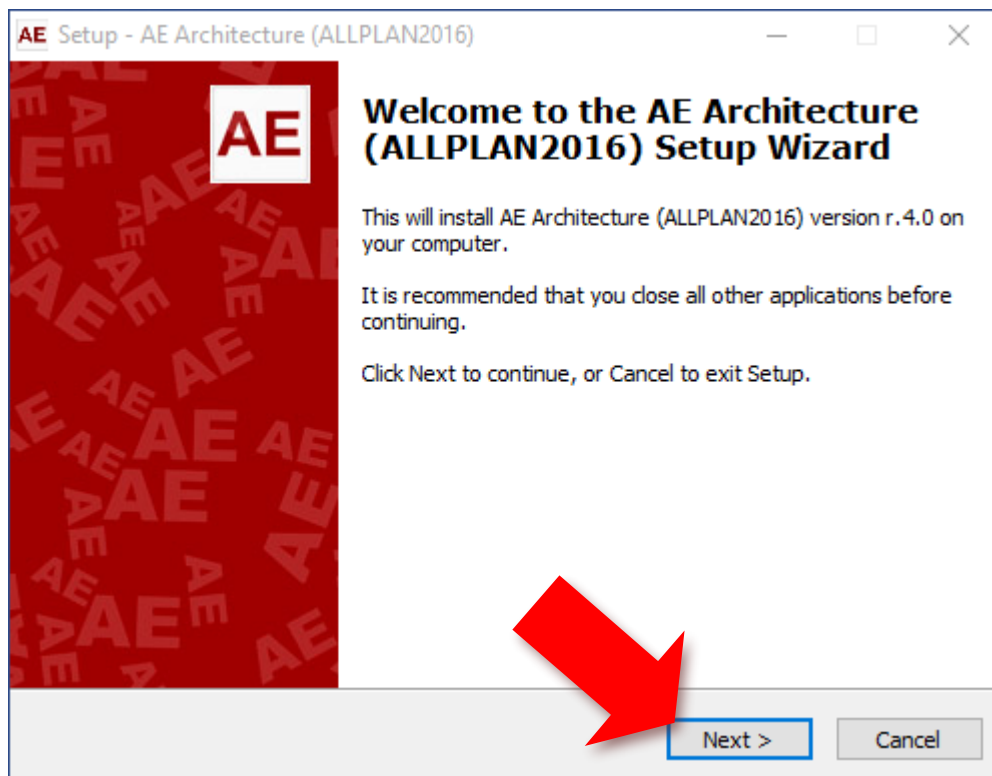

2) START THE SETUP